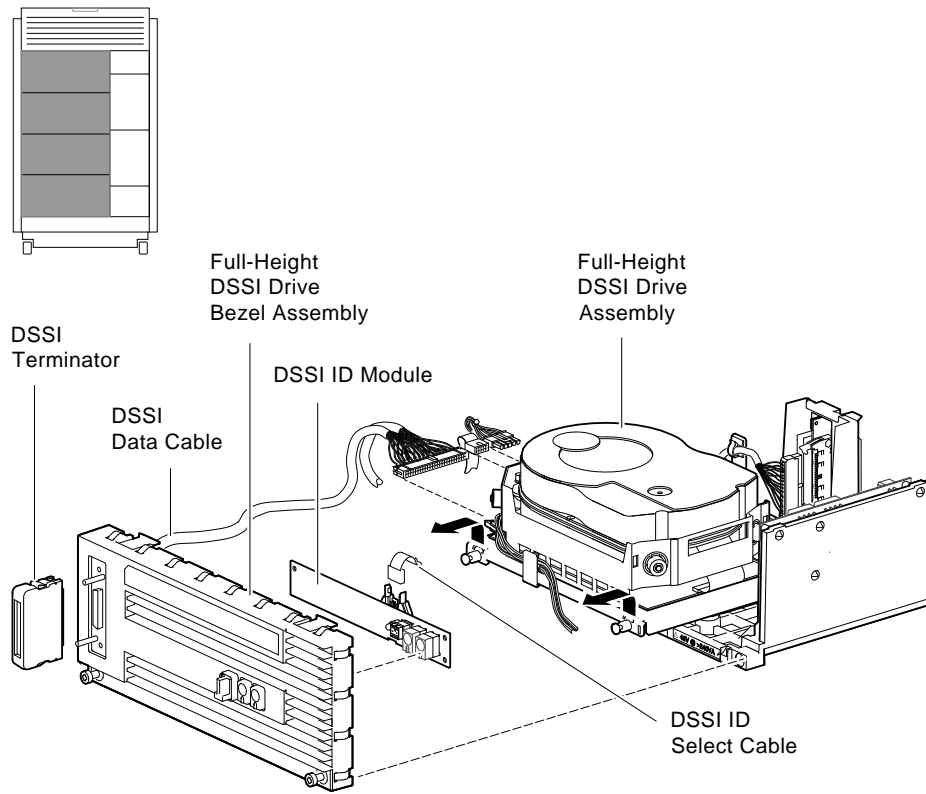

5 1/4-Inch DSSI Disk Drive Installation Instructions

EK-DS5DR-IN. A01

November 1992

This document illustrates how to install all 5 1/4-inch RF-Series DSSI drives into the DEC 4000 AXP™ Model 600 Series system.

© Digital Equipment Corporation 1992. All rights reserved.

S2128

1 RF-Series 5 1/4-Inch Fixed Disks

Figure 1 RF-Series 5 1/4-Inch Storage Assembly

MLO-009816