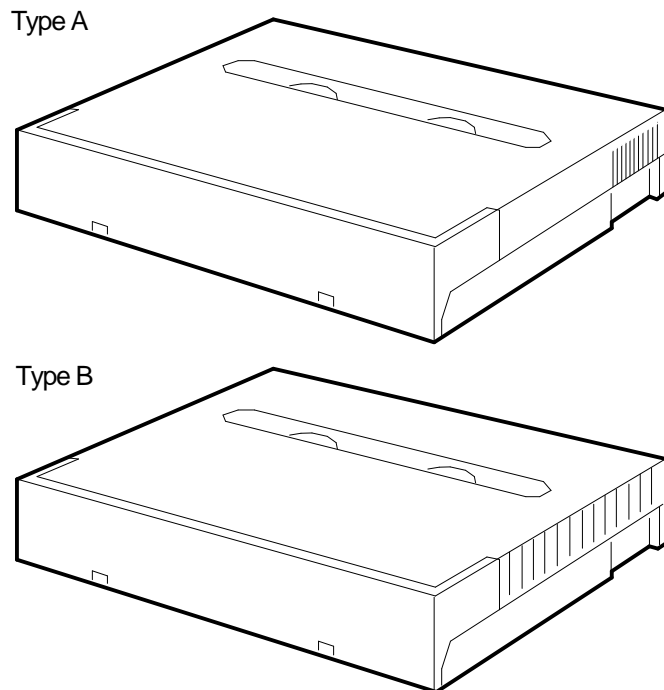

EK-TLZ06-U1.A01

NOTICE

This document provides updated information for the DIGITAL DAT loader.

DDS Media Differences

Currently two types of DDS media cartridge shell designs are in the marketplace. Figure 1 contains an illustration of each type.

Figure 1 DDS Cartridge Shells

MA-0372-93.GRA

The type A cartridge shell has a smooth surface on the side, while type B has a slotted design. The type B cartridge was designed to provide a better grip surface. While a good ergonomic design for manually loading and unloading a DDS tape drive, the type B does not perform as reliably in the TLZ6L Autoloader as the type A. Because of the growing application of autoloaders, some manufactures will be phasing out the type B design.